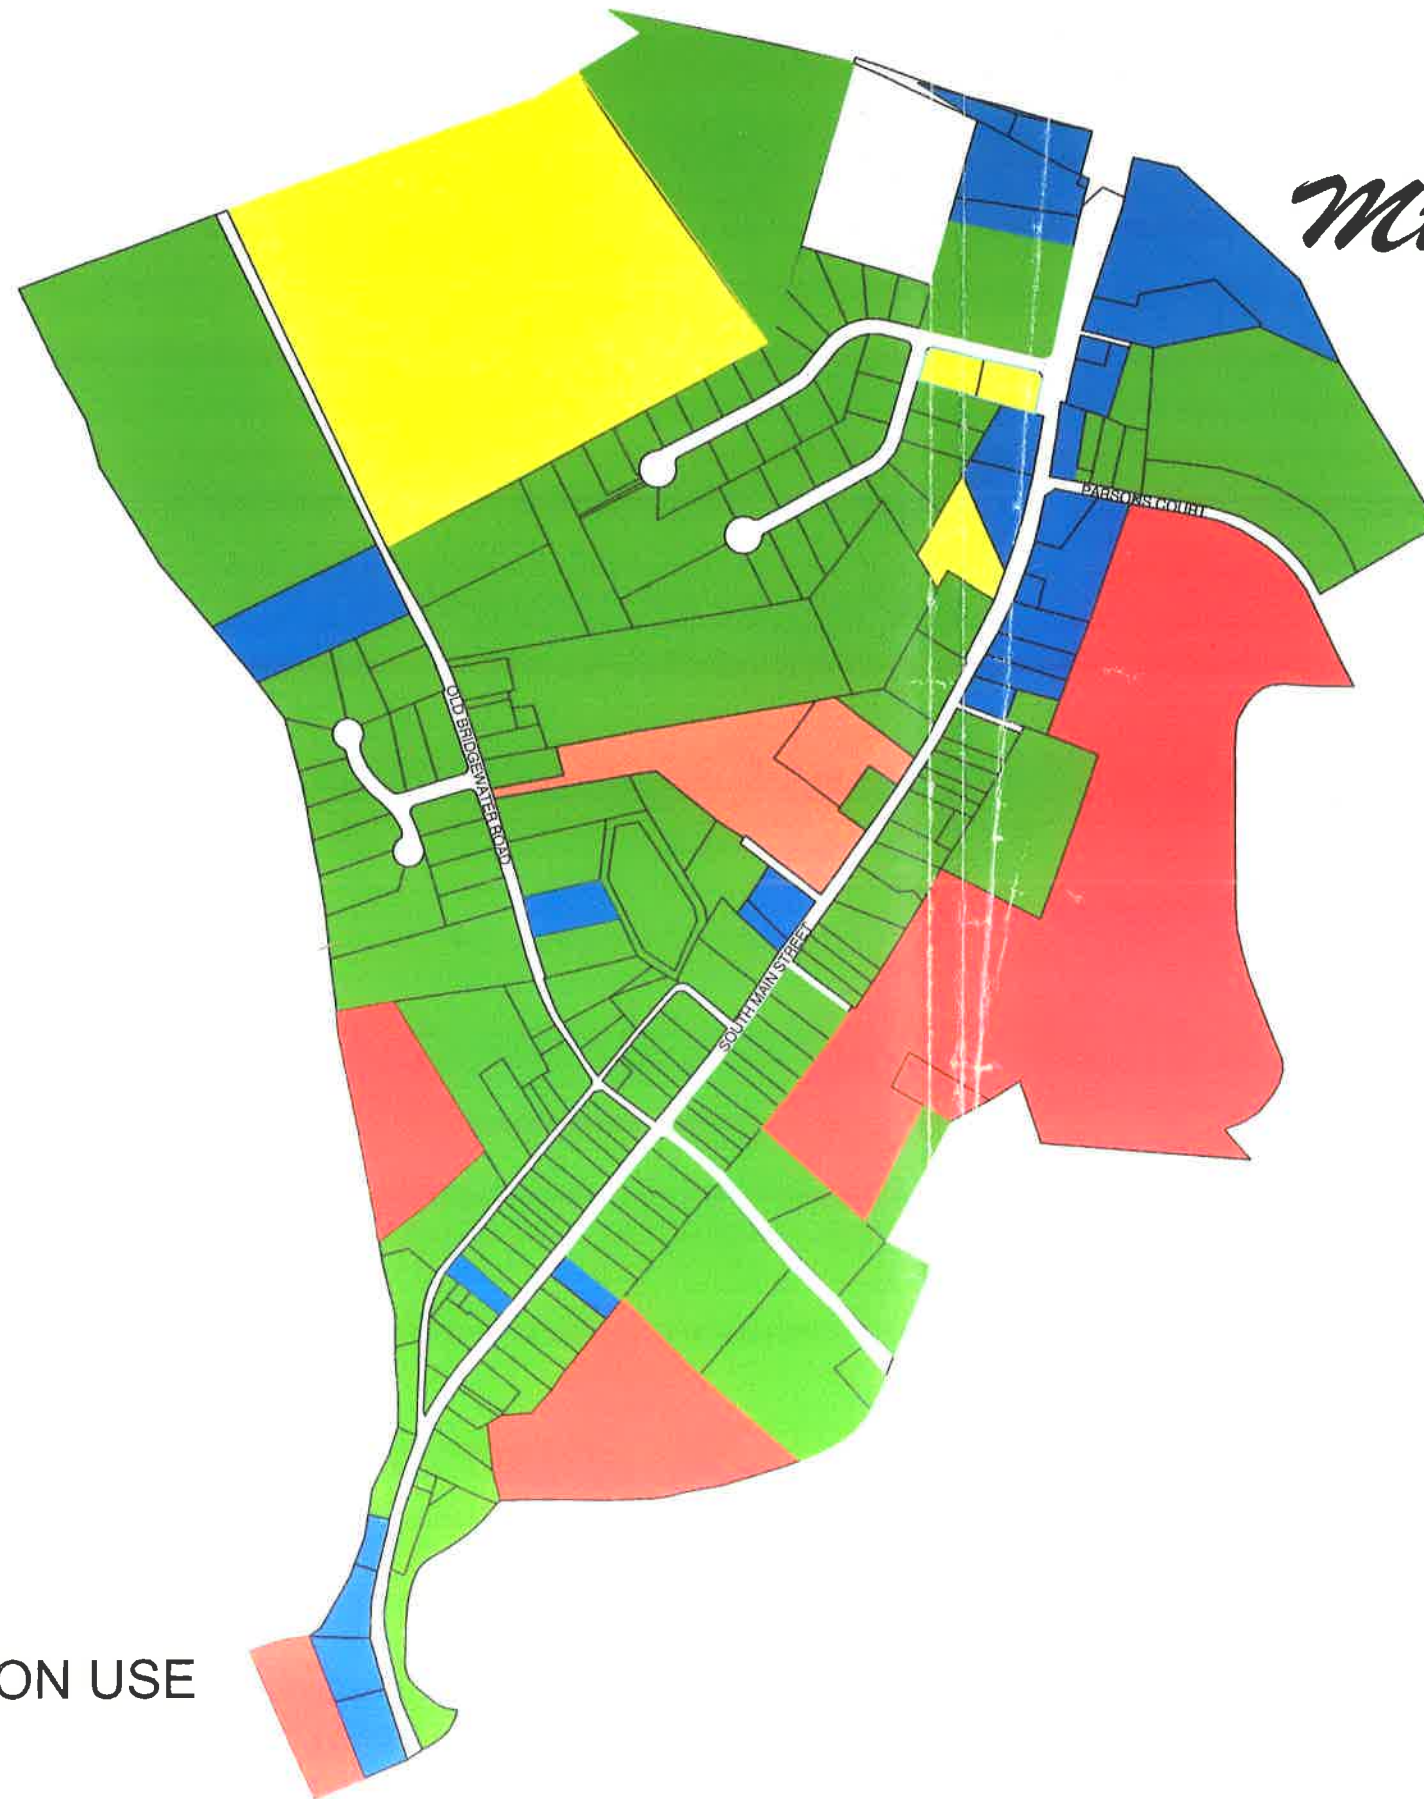

Zoning Map

for the town of

Mt. Crawford, Virginia

LEGEND

-  R-1
-  R-PUD
-  B-1
-  PUBLIC USE
-  CONSERVATION USE